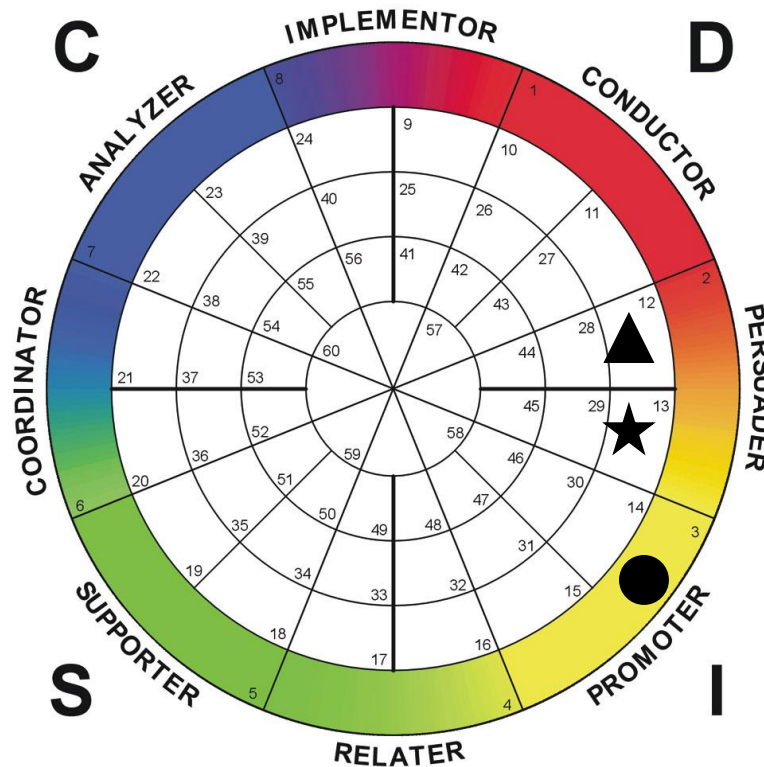

TTISI WHEEL

Natural = ●
Adapted = ★
Benchmark = ▲