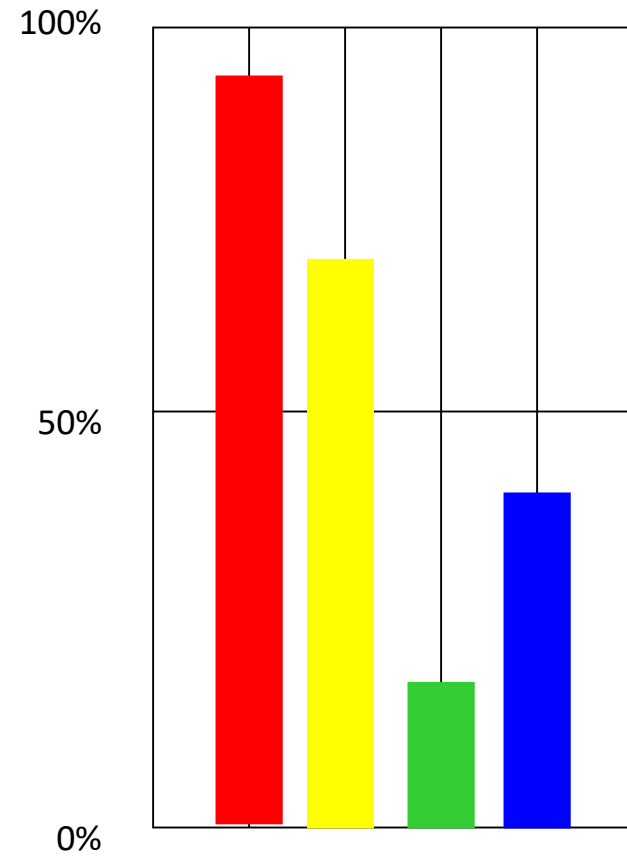

Natural Behaviour