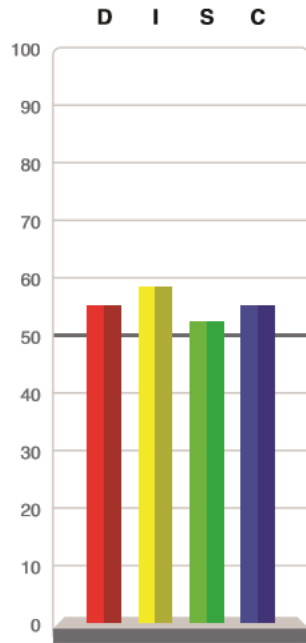

Natural Behaviour

DEBRIEF STEPS

- 3 Reports
 - Overview of Behaviour and the 4 styles
 - Overview of Natural Behaviour
 - Overview of Adapted Behaviour
 - Overview of Natural vs Adapted
 - Disparity and Questions
-
- Exercise – Prepare Your Questions!

UNUSUAL GRAPHS

OVER SHIFT
All plotting points
above the energy line.

TIGHT
All plotting points
near the energy line
(45 to 55 percent).

Natural Style:

Adapted Style:

TTI SUCCESS INSIGHTS®
UNITED KINGDOM