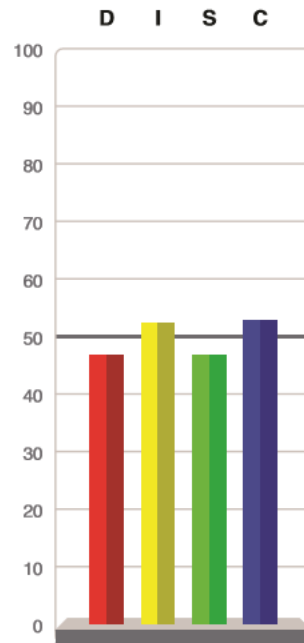

Natural Behaviour

DEBRIEF STEPS

- 3 Reports
 - Overview of Behaviour and the 4 styles
 - Overview of Natural Behaviour
 - Overview of Adapted Behaviour
 - Overview of Natural vs Adapted
 - Disparity and Questions
-
- Exercise – Prepare Your Questions!

UNUSUAL GRAPHS

OVER SHIFT
All plotting points
above the energy line.

TIGHT
All plotting points
near the energy line
(45 to 55 percent).

Natural Style:

Adapted Style:

TTI SUCCESS INSIGHTS®
UNITED KINGDOM