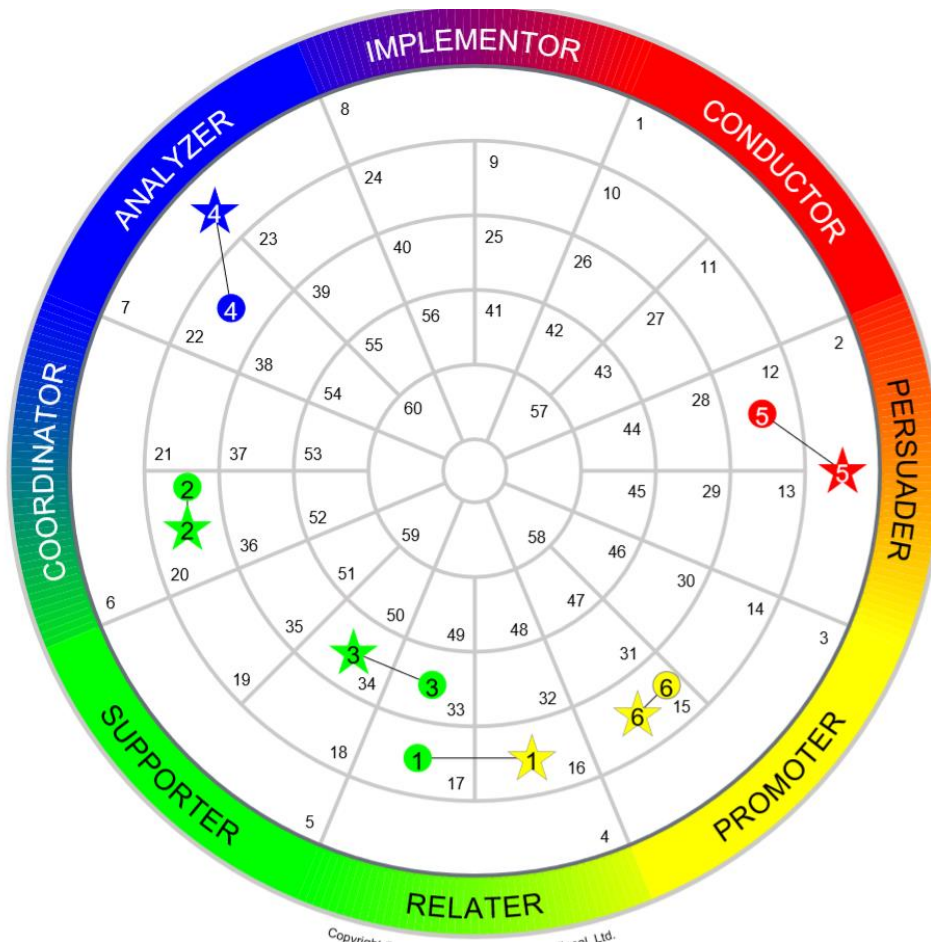

TTI SUCCESS INSIGHTS®
UNITED KINGDOM

DISC MODULE 4 APPLICATIONS

COPYRIGHT TTI SUCCESS INSIGHTS UK 2017

APPLICATIONS

Team Building

Recruitment and Selection

Coaching and Debriefing

TTI SUCCESS INSIGHTS®
UNITED KINGDOM

THE WHEEL

Great for comparing behaviours

Not to be used for feedback

TTI SUCCESS INSIGHTS®
UNITED KINGDOM

TEAM BEHAVIOURAL

In pairs, perform the wheel group activity.

TTI SUCCESS INSIGHTS®
UNITED KINGDOM

JOB BENCHMARK

UNUSUAL GRAPHS

OVER SHIFT
All plotting points
above the energy line.

TIGHT
All plotting points
near the energy line
(45 to 55 percent).

Natural Style:

Adapted Style:

TTI SUCCESS INSIGHTS®
UNITED KINGDOM