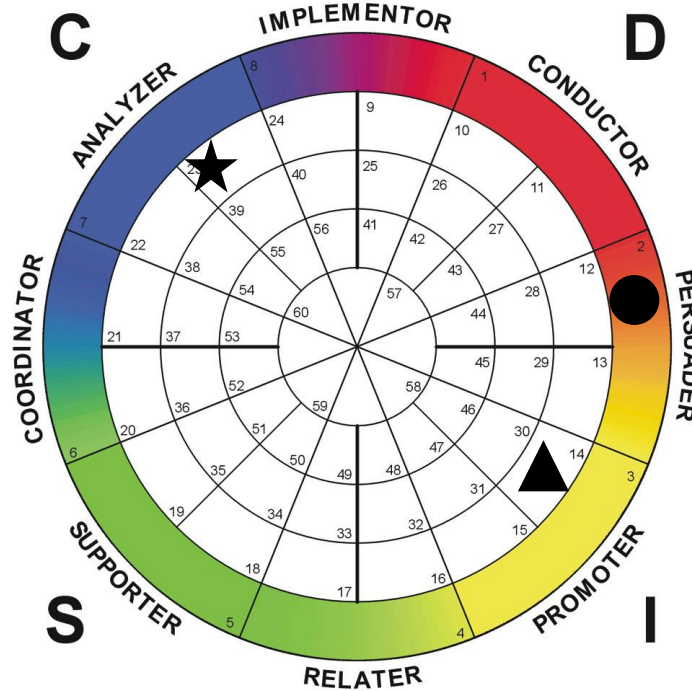

THE WHEEL

Great for comparing behaviours

Not to be used for feedback

TTI SUCCESS INSIGHTS®
UNITED KINGDOM

TEAM BEHAVIOURAL

In pairs, perform the wheel group activity.

TTI SUCCESS INSIGHTS®
UNITED KINGDOM

JOB BENCHMARK

Workplace Behaviours.pdf

TTI SUCCESS INSIGHTS®
UNITED KINGDOM

TTISI WHEEL

Natural = ●
Adapted = ★
Benchmark = ▲

TTISI WHEEL 2

Natural = ●
Adapted = ★
Benchmark = ▲

COACHING & DEBRIEFING

Adapted Behaviour

UNUSUAL GRAPHS

OVER SHIFT
All plotting points
above the energy line.

TIGHT
All plotting points
near the energy line
(45 to 55 percent).

Natural Style:

Adapted Style:

TTI SUCCESS INSIGHTS®
UNITED KINGDOM