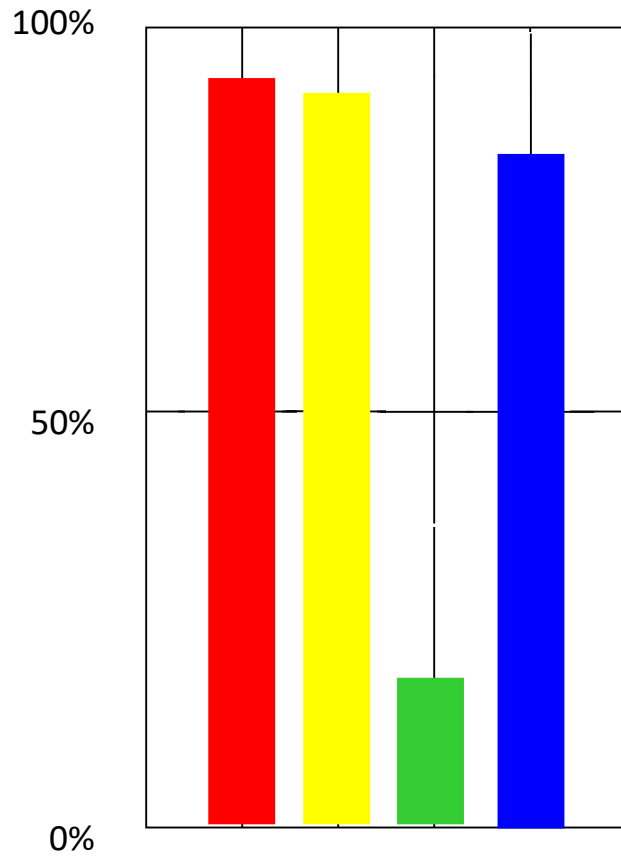

COACHING & DEBRIEFING

Adapted Behaviour